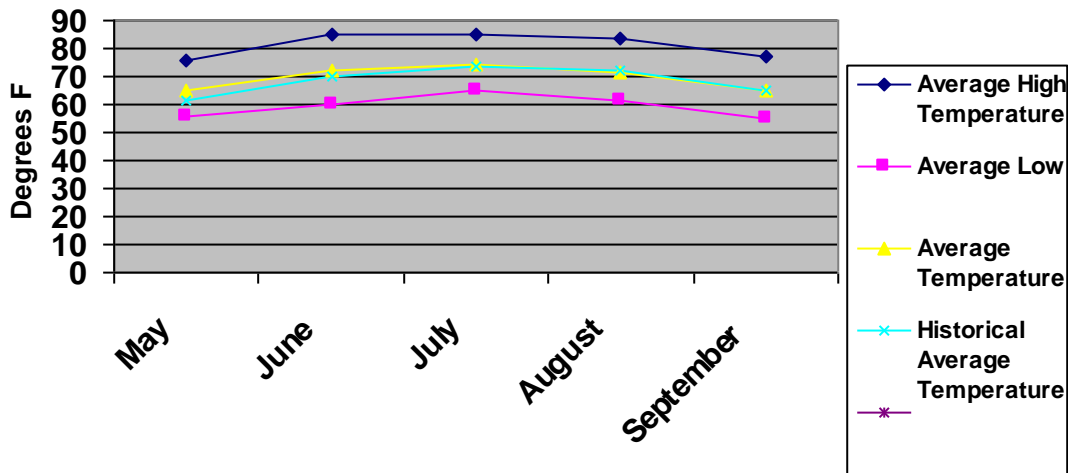

Temperatures were close to the season average temperature. There were a total of 14 days of 90F or higher with half of them occurring in August. This compares to 18 days with temperatures 90F or higher in 2020, 21 days in 2019, and four days in 2018.

Figure 1 indicates temperature conditions and Figure 2 indicates rainfall amounts for this growing season.

Figure 1

**2022 Temperatures**

Figure 2

## Results

Following are the varieties in the 2022 field trials and their monthly ratings and final rating. The plants listed that are shaded gray are those varieties that were grown in shade. The plants with an \* (asterisk) after the Genus/Common Name were grown in containers with six plants per container.

The supplier for each variety is listed in the table; the supplier key is at the end under companies. The plants are listed in order of Final Rating from highest to lowest. A rating of five is the highest; a rating of one is the lowest.