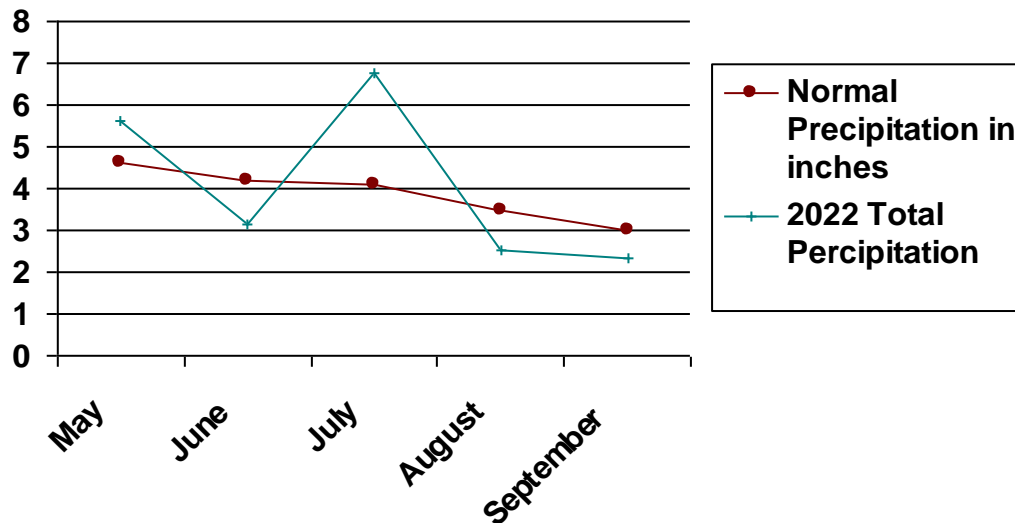

Temperatures were close to the season average temperature. There were a total of 14 days of 90F or higher with half of them occurring in August. This compares to 18 days with temperatures 90F or higher in 2020, 21 days in 2019, and four days in 2018.

Figure 1 indicates temperature conditions and Figure 2 indicates rainfall amounts for this growing season.

Figure 1

**2022 Temperatures**

Figure 2

## Results

Following are the varieties in the 2022 field trials and their monthly ratings and final rating. The plants listed that are shaded gray are those varieties that were grown in shade. The plants with an \* (asterisk) after the Genus/Common Name were grown in containers with six plants per container.