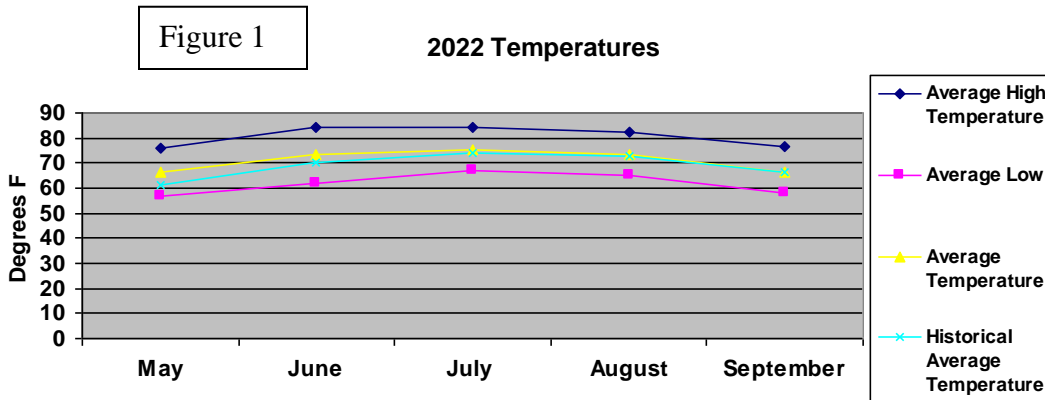

Weather Information

The information below was obtained from the College of Food, Agricultural, and Environmental Sciences weather station in Columbus, Ohio. More details can be found at:

<https://weather.cfaes.osu.edu/stationinfo.asp?id=14>

May precipitation overall was above normal, but we were able to plant under perfect conditions on May 21st. There was significant rainfall in May, with a total of 2.85 inches more than normal precipitation. June was close to normal in precipitation and again in July, there were 2.8 inches of rain above the normal historical average. August was normal and September was slightly above normal in precipitation. Temperatures were close to the season's historical average temperature. In 2022, there were a total of nine days of 90F or higher which is comparable to the number of days above 90F in 2021.

Figure 1 indicates temperature conditions and Figure 2 indicates rainfall amounts for this growing season.

Results

Following are the varieties in the 2022 field trials and their monthly ratings and final rating. The plants listed that are shaded gray are those varieties that were grown in shade. The plants with an * (asterisk) after the Genus/Common Name were grown in containers with six plants per container.

The supplier for each variety is listed in the table; the supplier key is at the end under companies. The plants are listed in order of Final Rating from highest to lowest. A rating of five is the highest; a rating of one is the lowest.