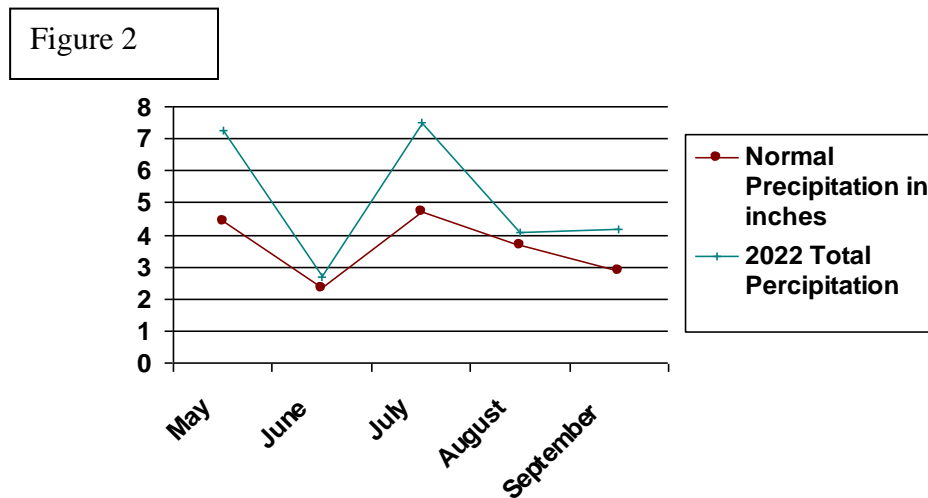

Weather Information

The information below was obtained from the College of Food, Agricultural, and Environmental Sciences weather station in Columbus, Ohio. More details can be found at:

<https://weather.cfaes.osu.edu/stationinfo.asp?id=14>

May precipitation overall was above normal, but we were able to plant under perfect conditions on May 21st. There was significant rainfall in May, with a total of 2.85 inches more than normal precipitation. June was close to normal in precipitation and again in July, there were 2.8 inches of rain above the normal historical average. August was normal and September was slightly above normal in precipitation. Temperatures were close to the season's historical average temperature. In 2022, there were a total of nine days of 90F or higher which is comparable to the number of days above 90F in 2021.

Figure 1 indicates temperature conditions and Figure 2 indicates rainfall amounts for this growing season.

Results

Following are the varieties in the 2022 field trials and their monthly ratings and final rating. The plants listed that are shaded gray are those varieties that were grown in shade. The plants with an * (asterisk) after the Genus/Common Name were grown in containers with six plants per container.

The supplier for each variety is listed in the table; the supplier key is at the end under companies. The plants are listed in order of Final Rating from highest to lowest. A rating of five is the highest; a rating of one is the lowest.